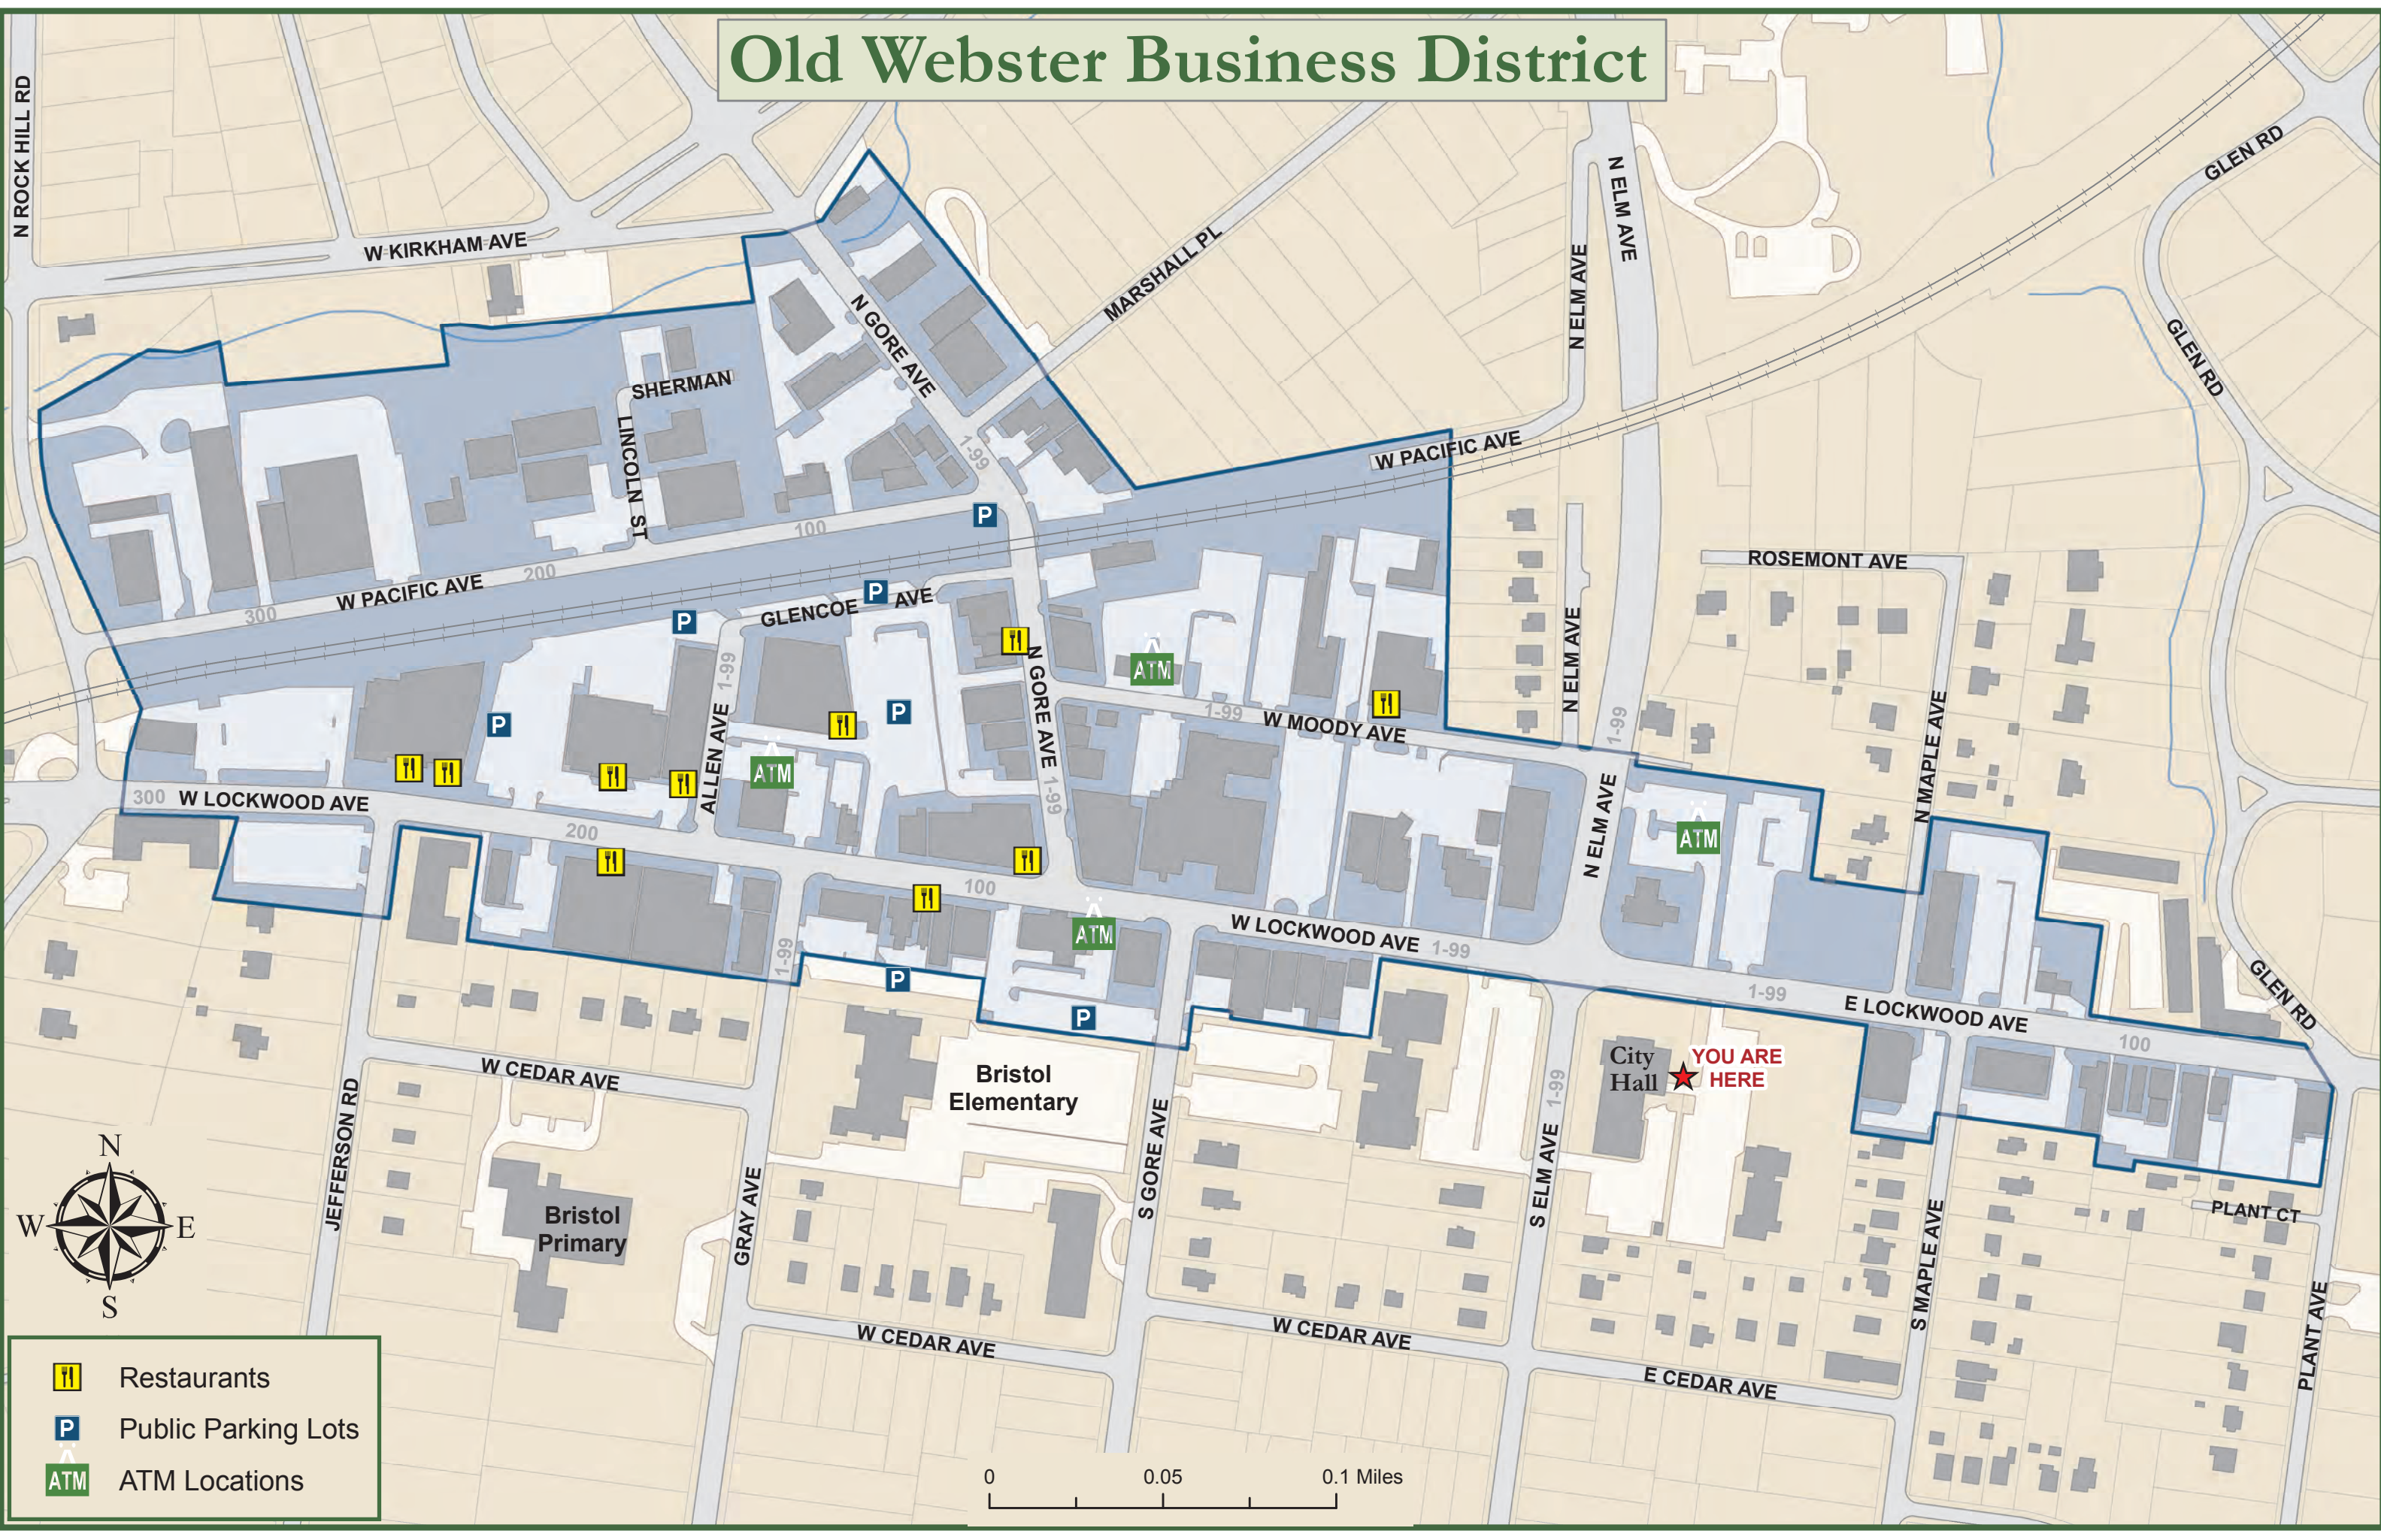

Old Webster Business District

-  Restaurants
-  Public Parking Lots
-  ATM Locations

0 0.05 0.1 Miles